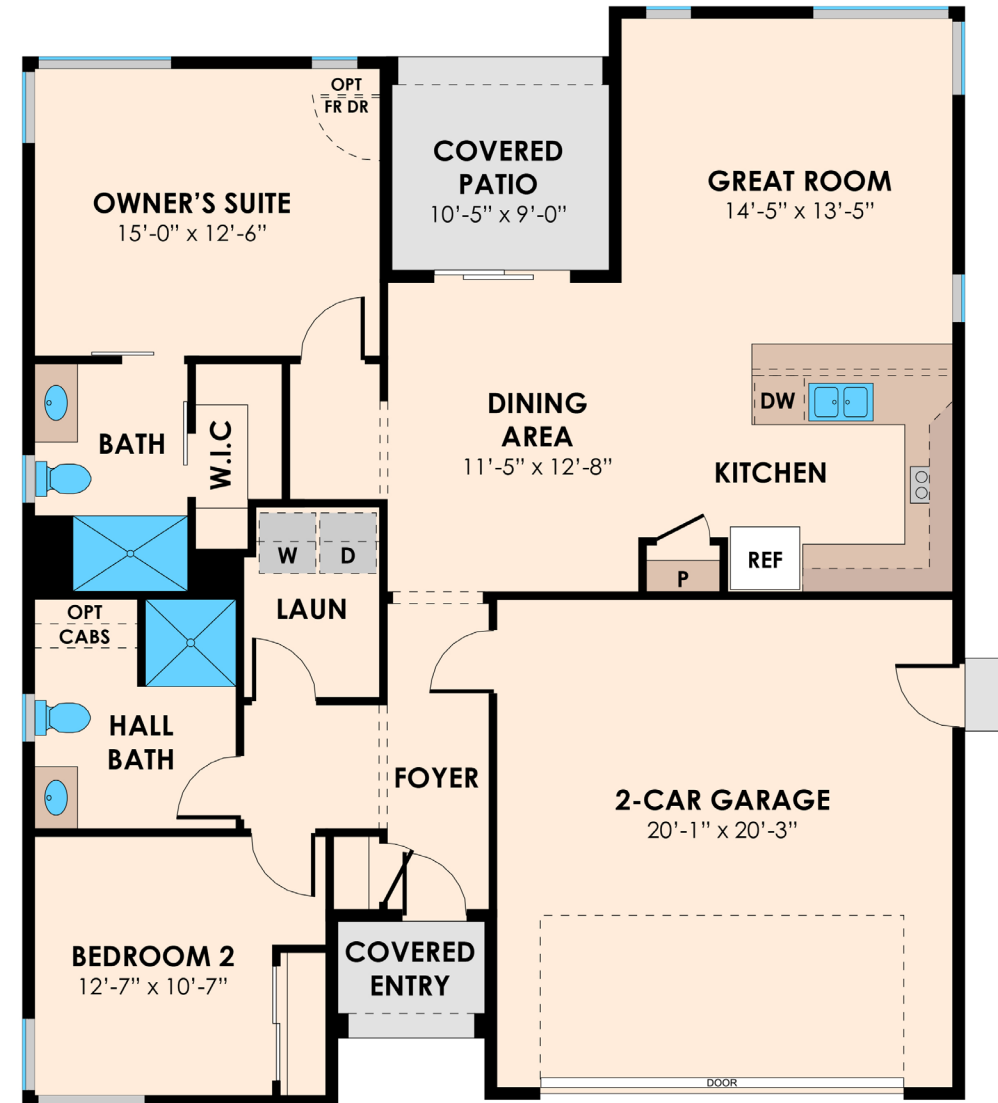

1225 sq. ft. BUNGALOW HOME

- Approximately 1,225 square feet
- Single story
- Bedrooms: 2
- Baths: 2
- Other Spaces: Laundry Room, Covered Patio
- Garage: 2 car
- Fenced, landscape front and backyards. Great room with fireplace and kitchen. Some bungalow lots have space in the backyard for an 800 sq. ft. stand-alone caregiver studio. These are priced separately.
- Bungalow homes will be designed to look like classic bungalows.

08.28.20

1225 SQ. FT. BUNGALOW HOME
PRELIMINARY FLOORPLAN

www.BrettonWoodsDavis.com