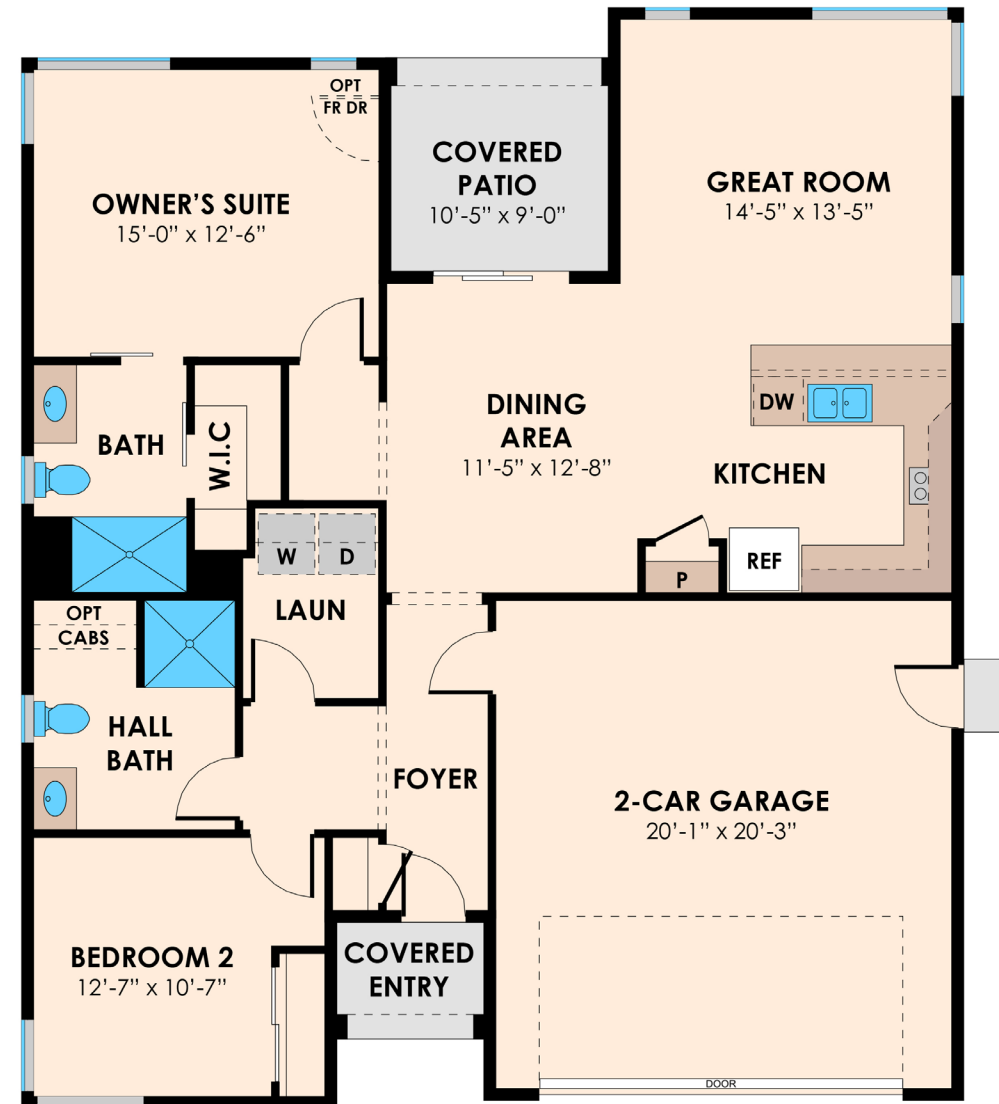

1225 sq. ft. BUNGALOW HOME

- Approximately 1,225 square feet
- Single story
- Bedrooms: 2
- Baths: 2
- Other Spaces: Laundry Room, Covered Patio
- Garage: 2 car
- Fenced, landscape front and backyards. Great room with fireplace and kitchen. Some bungalow lots have space in the backyard for an 800 sq. ft. stand-alone caregiver studio. These are priced separately.
- Bungalow homes will be designed to look like classic bungalows.
- Estimated price: \$515,000-\$545,000
(Updated May 8, 2020)

05.21.20

1225 SQ. FT. BUNGALOW HOME
PRELIMINARY FLOORPLAN

www.BrettonWoodsDavis.com